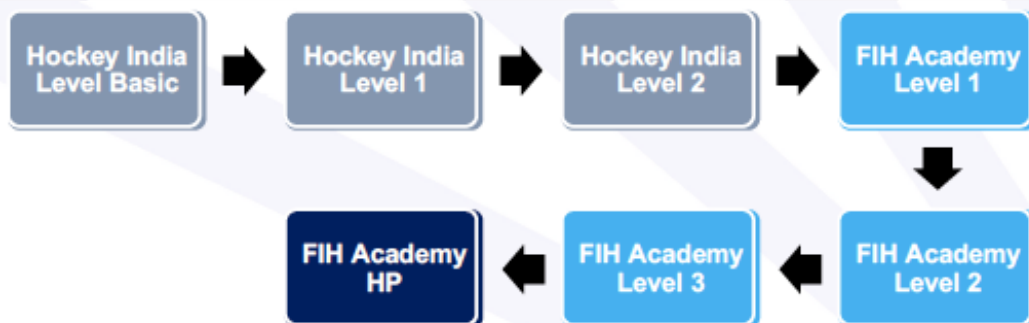

Hockey India Coaching Education Pathway

Below is the fact sheet for the Hockey India Coaching Education Pathway courses held in 2019/ 2022: -

S. No.	Course Certification	No. of Certified Coaches
1	Hockey India Level '1' Certified Coach	409
2	Hockey India Level '2' Certified Coach	136
3	FIH Academy Level '1' Certified Coach	97
4	FIH Academy Level '2' Certified Coach	29

The simplified education structure will provide certification to develop Coaches from grassroots through to a high performance/ International level. The program consists of a combination of web-based modules and face-to-face interactive courses, underpinned by a competency based assessment process.

1 Hockey India Coaching Education Pathway:

1.1 These are elementary courses for the FIH Academy Coaching courses. Candidate who successfully clear the HI Level 'Basic', HI Coaching Education Pathway Level '1' and HI Coaching Education Pathway Level '2' Coaching Course will be eligible to enrol for FIH Academy Level 1 Course.

1.2 The Hockey India Coaching Education Pathway is divided into 7 levels: HI Level 'Basic', HI Level '1', HI Level '2', FIH Level 1, FIH Level 2, FIH Level 3 and FIH High Performance. To move through the pathway, you must successfully complete the face-to-face and online assignments/ courses at each level.

1.3 These courses will be delivered with interactive sessions, Online Quiz, Online assignments/workbook to be given to candidates including practical course work.