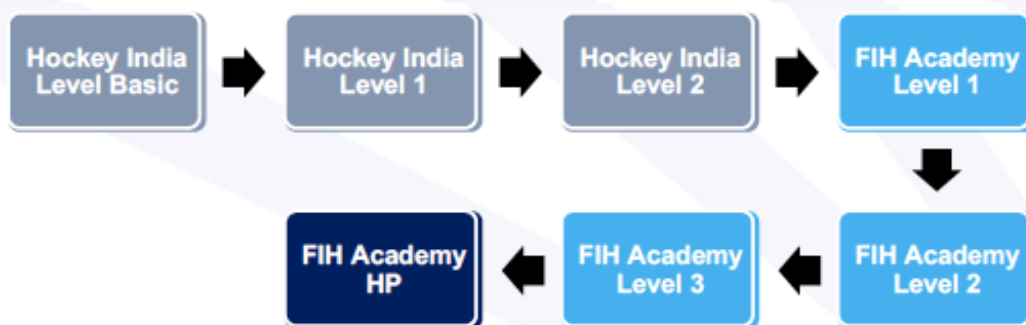

Hockey India Coaching Education Pathway

Below is the fact sheet for the Hockey India Coaching Education Pathway courses held in 2019/ 2022: -

S. No.	Course Certification	No. of Certified Coaches
1	Hockey India Level '1' Certified Coach	409
2	Hockey India Level '2' Certified Coach	136
3	FIH Academy Level '1' Certified Coach	53
4	FIH Academy Level '2' Certified Coach	55
5	FIH Academy Level '3' Certified Coach	19

The simplified education structure will provide certification to develop Coaches from grassroots through to a high performance/ International level. The program consists of a combination of web-based modules and face-to-face interactive courses, underpinned by a competency based assessment process.

1 Hockey India Coaching Education Pathway:

1.1 These are elementary courses for the FIH Academy Coaching courses. Candidate who successfully clear the HI Level 'Basic', HI Coaching Education Pathway Level '1' and HI Coaching Education Pathway Level '2' Coaching Course will be eligible to enrol for FIH Academy Level 1 Course.

1.2 The Hockey India Coaching Education Pathway is divided into 7 levels: HI Level 'Basic', HI Level '1', HI Level '2', FIH Level 1, FIH Level 2, FIH Level 3 and FIH High Performance. To move through the pathway, you must successfully complete the face-to-face and online assignments/ courses at each level.

1.3 These courses will be delivered with interactive sessions, Online Quiz, Online assignments/workbook to be given to candidates including practical course work.